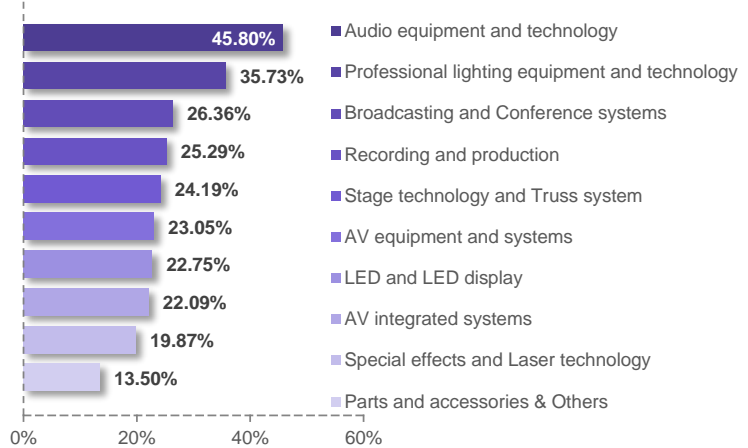

2018 Visitor Analysis (Total Visitors: 30,492)

Local Visitor Distribution (Total: 28,571)

Interested Products

*The total percentage is beyond 100% due to the multiple choices made by some visitors

Job Nature