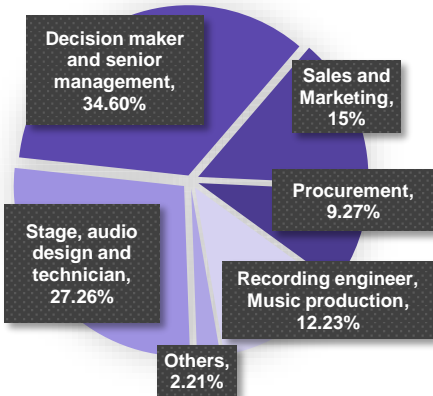

2018 Visitor Analysis (Total Visitors: 30,492)

Local Visitor Distribution (Total: 28,571)

Interested Products

*The total percentage is beyond 100% due to the multiple choices made by some visitors

Job Nature