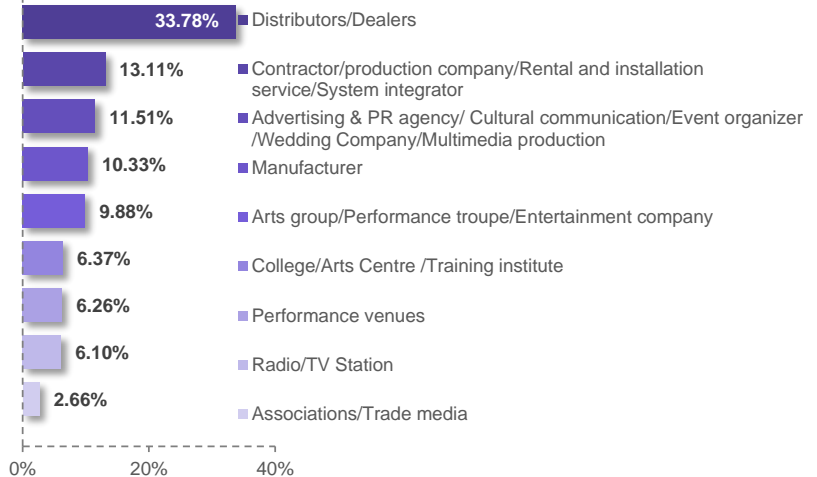

Business Nature