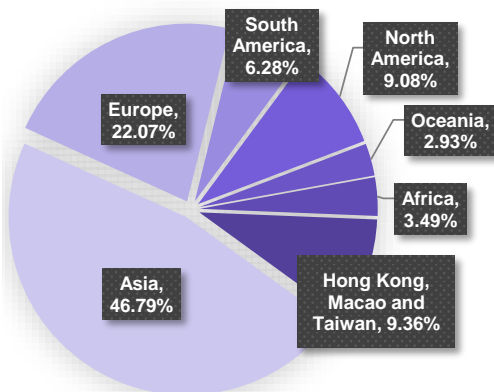

2018 Visitor Analysis (Total Visitors: 30,492)

Local Visitor Distribution (Total: 28,571)

Interested Products

*The total percentage is beyond 100% due to the multiple choices made by some visitors

Job Nature

Business Nature

Overseas Visitor Distribution (Total: 1,921)

Worldwide buyers from top 10 countries and regions

(Not including Hong Kong, Taiwan & Macau)

In alphabetical order

Australia, Germany, India, Italy, Japan, Korea, Russia, Thailand, The Philippines, The USA