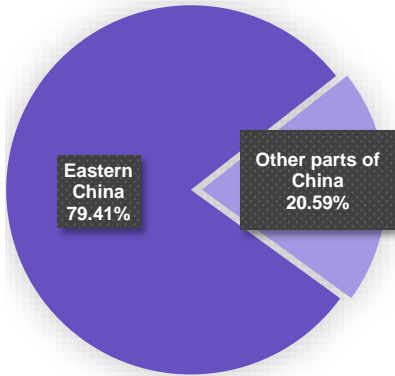

2018 Visitor Analysis (Total Visitors: 30,492)

Local Visitor Distribution (Total: 28,571)

Interested Products

*The total percentage is beyond 100% due to the multiple choices made by some visitors

Job Nature

Business Nature

Overseas Visitor Distribution (Total: 1,921)

Worldwide buyers from top 10 countries and regions

(Not including Hong Kong, Taiwan & Macau)

In alphabetical order

Australia, Germany, India, Italy, Japan, Korea, Russia, Thailand, The Philippines, The USA