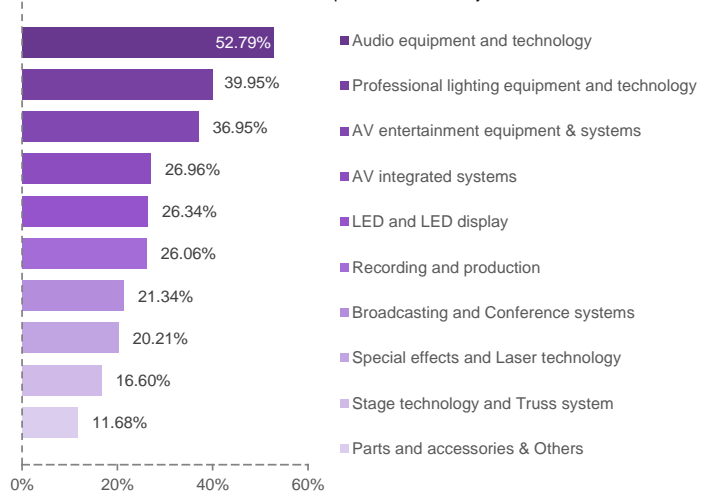

2019 Visitor Analysis (Total Visitors: 30,011)

Local Visitor Distribution (Total: 28,210)

Interested Products

*The total percentage is beyond 100% due to the multiple choices made by some visitors

Job Nature