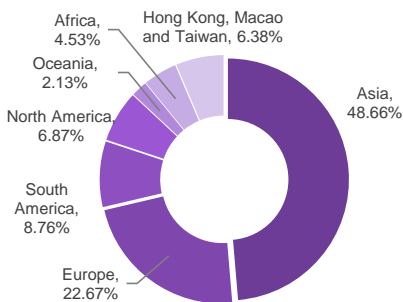

2019 Visitor Analysis (Total Visitors: 30,011)

Local Visitor Distribution (Total: 28,210)

Interested Products

*The total percentage is beyond 100% due to the multiple choices made by some visitors

Job Nature

Business Nature

Overseas Visitor Distribution (Total: 1,801)

Worldwide buyers from top 10 countries and regions (Not including Hong Kong, Taiwan & Macau)

In alphabetical order

Korea, Germany, India, Indonesia, Malaysia, The Philippines
Russia, South Africa, Thailand, The USA