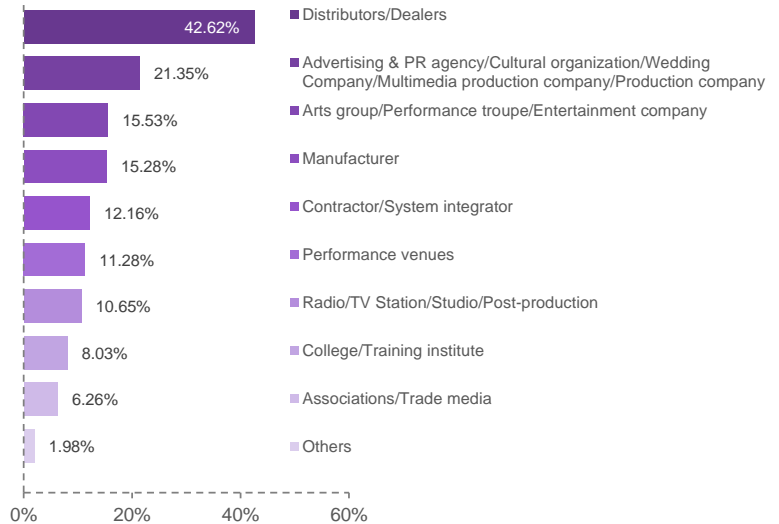

Business Nature