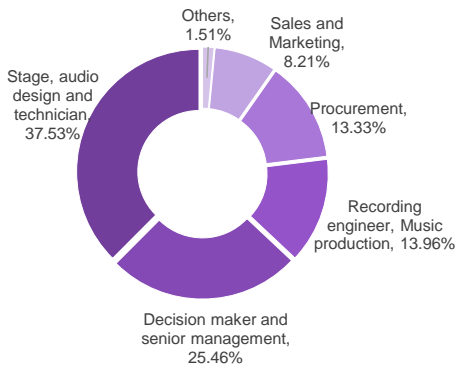

2019 Visitor Analysis (Total Visitors: 30,011)

Local Visitor Distribution (Total: 28,210)

Interested Products

*The total percentage is beyond 100% due to the multiple choices made by some visitors

Job Nature