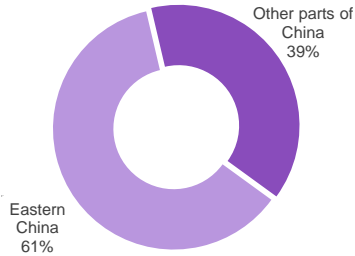

2019 Visitor Analysis (Total Visitors: 30,011)

Local Visitor Distribution (Total: 28,210)

Interested Products

*The total percentage is beyond 100% due to the multiple choices made by some visitors

Job Nature

Business Nature

Overseas Visitor Distribution (Total: 1,801)

Worldwide buyers from top 10 countries and regions (Not including Hong Kong, Taiwan & Macau)

In alphabetical order

Korea, Germany, India, Indonesia, Malaysia, The Philippines
Russia, South Africa, Thailand, The USA